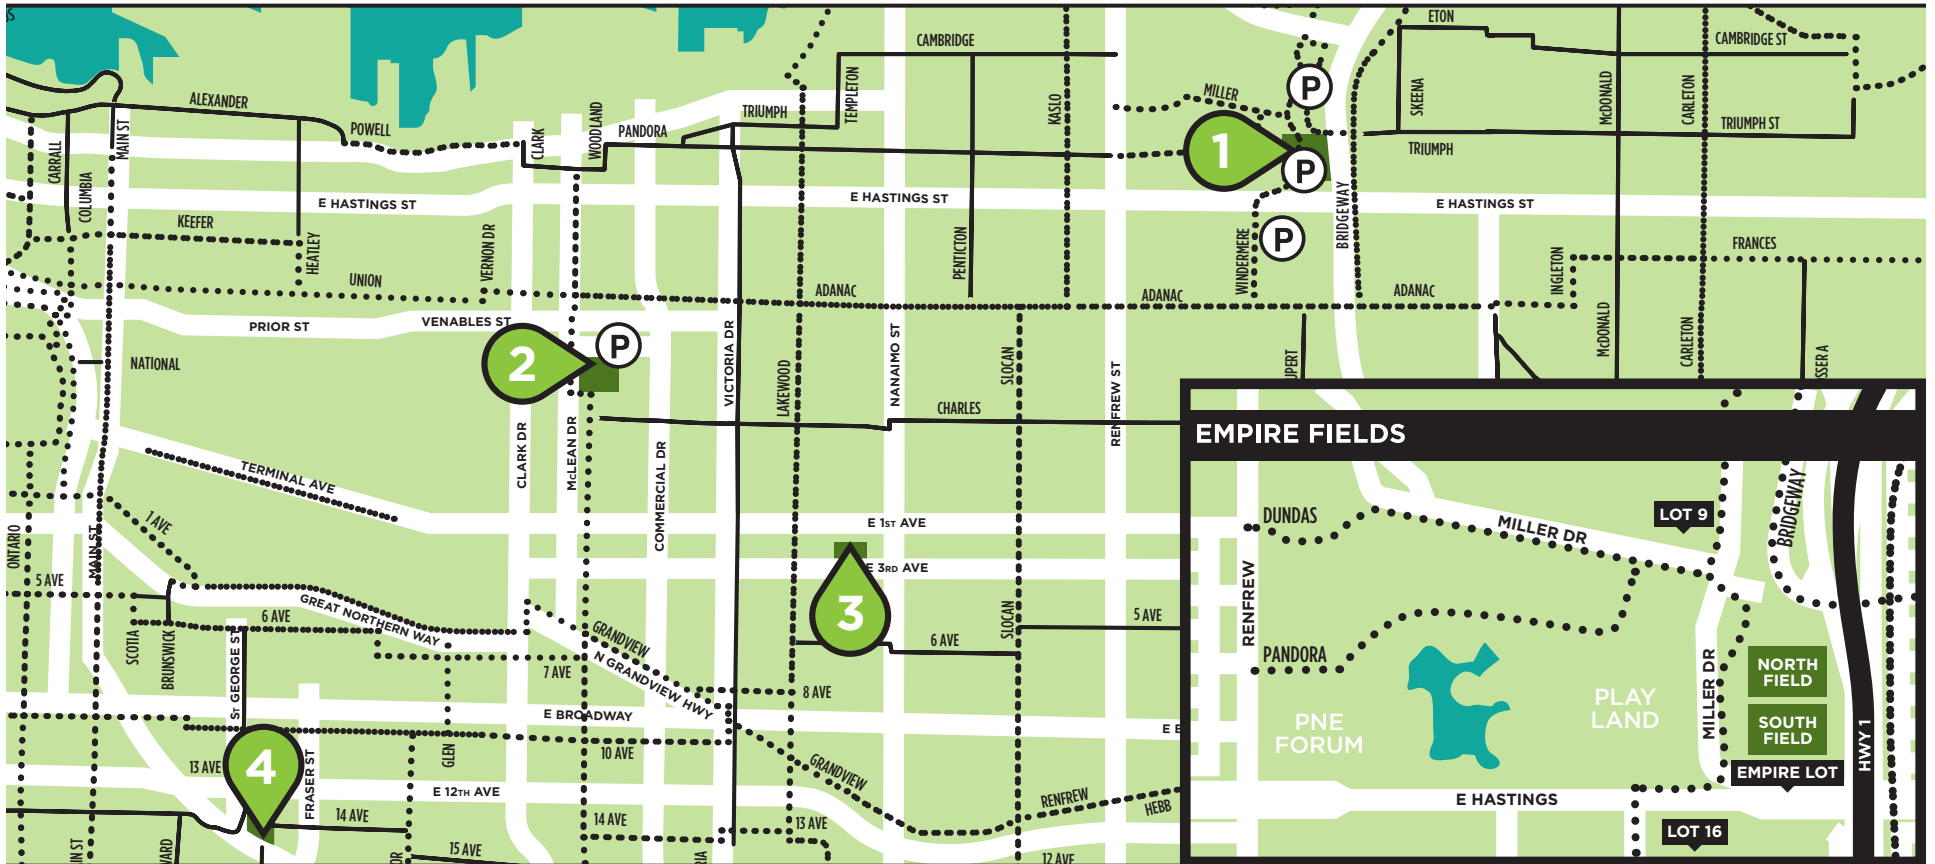

1. EMPIRE FIELDS

📍 3311 E HASTINGS STREET

🅑 LOT 9

OFF BRIDGEWAY (GATE 9)

May 7th Onward
COMMUNITY PARKING PASS

🅑 LOT 16

HASTINGS & WINDERMERE

April 23, 30 May 7th Onward
HOURLY RATE FLAT RATE

🅑 EMPIRE LOT

OFF HASTINGS (75 SPOTS)

HOURLY RATE

FIELD ALLOCATION

NORTH FIELD

INTERMEDIATE 2
ADVANCED
SUPER ADVANCED
SR. SUPER ADVANCED

SOUTH FIELD

MINIS
BEGINNERS
INTERMEDIATE 1s

2. BRITANNIA OVAL

📍 1661 NAPIER STREET

🅑 FREE PARKING AT SCHOOL

3. GARDEN PARK

📍 1851 GARDEN DRIVE

🅑 STREET PARKING ONLY

4. ROBSON PARK

📍 612 KINGSWAY

🅑 STREET PARKING ONLY